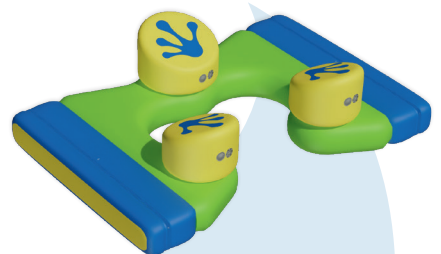

QuickJump

Unleash the Ninja Warrior in you!

Activate your fighting spirit and conquer our QuickJump like a true champion! Inspired by the exciting Ninja Warrior courses, our QuickJump offers you an incredible thrill that will put your skills to the test and make your pulse race. Best of all, thanks to the special anti-slip material, you will always maintain the perfect grip to tackle every hurdle with flying colors.

modular

No

item no.

min. water depth

dimensions
l x w x h
9'-10" x 6'-7" x
2'-3"
3 x 2 x 0,8 m

user capacity

inflation time

includes

30178

4'-3"
1,3 m

9'-10" x 6'-7" x
2'-3"
3 x 2 x 0,8 m

3

4 min*

1 x safety flap
2 x connector strap

* Estimated (depends on manpower and location)