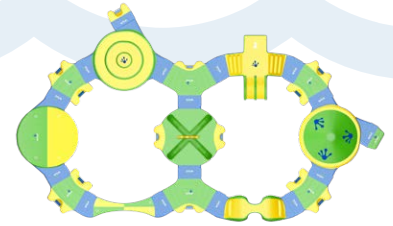

user
capacity

includes

31048

4'-5"
1,35 m

52'-6" x 31'-2" x
12'-2"
16 x 9,5 x 3,7 m

36

KidsScale

KidsTrack