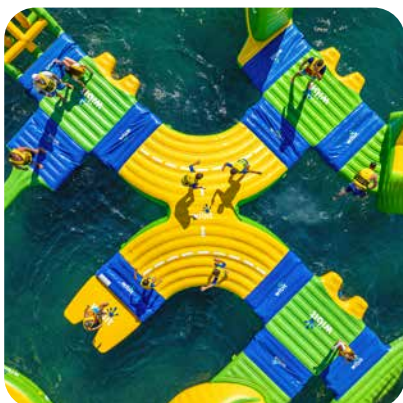

DoubleCurve

Curve into double action

The module in action:

Your guests await a thrilling challenge with two inclined tracks, offering a mix of slippery races and sudden turns. The DoubleCurve features varying track lengths and difficulty levels while challenging guests to stay quick on their feet to avoid falling into the water. The option to switch between lanes adds extra excitement.

Your benefits:

Placed at the heart of your park, the DoubleCurve becomes a standout feature. Its four versatile connection points enable it to be linked with various modules, improving the park's overall flow.

✓ Four connection points

✓ Increased flow

✓ Quick change of direction

* Estimated (depends on manpower and location)

20241216 - Product info sheet | All rights reserved © Wibit Sports GmbH - The content of this document, particularly text, photographs and drawings, is protected by copyright. Wibit Sports GmbH owns exclusive exploitation rights, unless labeled otherwise. A reproduction, even in extracts, is strictly forbidden.