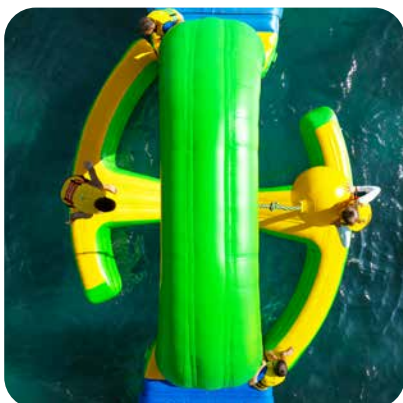

## The module in action:

Enhance the team dynamic in your park with the MatchBall, inviting guests to a high-energy game on top of the water. It's all about balance – one wrong move, and visitors could be sent splashing by the incoming ball. This unique Wibit experience combines interactive play with an extreme thrill.

## Your benefits:

The MatchBall stands out with its eye-catching design and visibility from shore. This module offers an innovative physical challenge that keeps both new and returning visitors engaged. Its seamless integration into your course and adaptability to shallow waters make it a versatile addition to your park.

### ✔ Eye catcher in the park